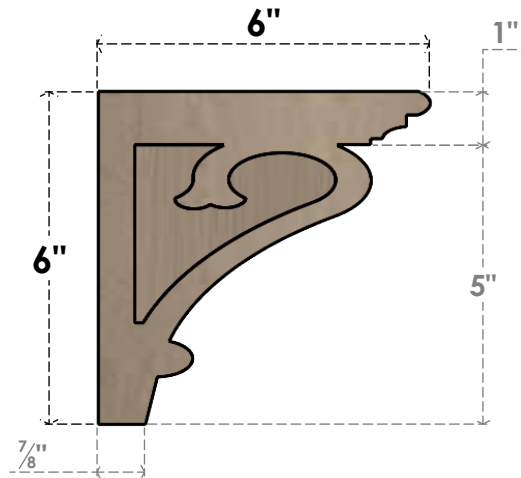

ITEM NUMBER: CORU06X06X06MAYRCPR

6"W X 6"D X 6"H SERIES 1 WIDE MAYFLOWER ROUGH CEDAR TIMBERTHANE
FAUX WOOD CORBEL, PRIMED

SIDE PROFILE

FRONT PROFILE

ISOMETRIC

EKENA MILLWORK
2300 WEST MAIN ST.
CLARKSVILLE, TX 75426
TOLL FREE: 866-607-0453
WWW.EKENAMILLWORK.COM

NOTES

1. INSTALLATION TO BE COMPLETED IN ACCORDANCE WITH MANUFACTURER'S SPECIFICATIONS.
2. DRAWING MAY NOT BE TO SCALE
3. THIS DRAWING IS INTENDED FOR DESIGN AND PLANNING PURPOSES ONLY.
4. ALL INFORMATION CONTAINED HEREIN WAS CURRENT AT THE TIME OF DEVELOPMENT BUT MUST BE REVIEWED AND APPROVED BY THE PRODUCT MANUFACTURER TO BE CONSIDERED ACCURATE.
5. TIMBERTHANE ARCHITECTURAL PRODUCTS ARE MADE FROM HIGH DENSITY URETHANE AND COME FACTORY PRIMED