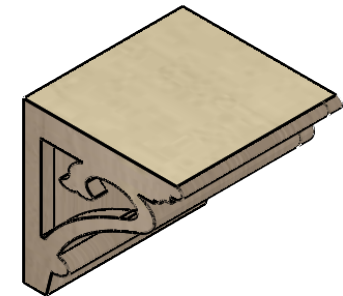

ITEM NUMBER: CORU06X06X06MAYRCPR

6"W X 6"D X 6"H SERIES 1 WIDE MAYFLOWER ROUGH CEDAR TIMBERTHANE
FAUX WOOD CORBEL, PRIMED

SIDE PROFILE

FRONT PROFILE

ISOMETRIC

EKENA MILLWORK
2300 WEST MAIN ST.
CLARKSVILLE, TX 75426
TOLL FREE: 866-607-0453
WWW.EKENAMILLWORK.COM

NOTES

1. INSTALLATION TO BE COMPLETED IN ACCORDANCE WITH MANUFACTURER'S SPECIFICATIONS.
2. DRAWING MAY NOT BE TO SCALE
3. THIS DRAWING IS INTENDED FOR DESIGN AND PLANNING PURPOSES ONLY.
4. ALL INFORMATION CONTAINED HEREIN WAS CURRENT AT THE TIME OF DEVELOPMENT BUT MUST BE REVIEWED AND APPROVED BY THE PRODUCT MANUFACTURER TO BE CONSIDERED ACCURATE.
5. TIMBERTHANE ARCHITECTURAL PRODUCTS ARE MADE FROM HIGH DENSITY URETHANE AND COME FACTORY PRIMED