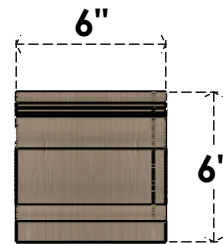

ITEM NUMBER: CORU06X06X06MAYRCPR

6"W X 6"D X 6"H SERIES 1 WIDE MAYFLOWER ROUGH CEDAR TIMBERTHANE
FAUX WOOD CORBEL, PRIMED

SIDE PROFILE

FRONT PROFILE

ISOMETRIC

EKENA MILLWORK
2300 WEST MAIN ST.
CLARKSVILLE, TX 75426
TOLL FREE: 866-607-0453
WWW.EKENAMILLWORK.COM

NOTES

1. INSTALLATION TO BE COMPLETED IN ACCORDANCE WITH MANUFACTURER'S SPECIFICATIONS.
2. DRAWING MAY NOT BE TO SCALE
3. THIS DRAWING IS INTENDED FOR DESIGN AND PLANNING PURPOSES ONLY.
4. ALL INFORMATION CONTAINED HEREIN WAS CURRENT AT THE TIME OF DEVELOPMENT BUT MUST BE REVIEWED AND APPROVED BY THE PRODUCT MANUFACTURER TO BE CONSIDERED ACCURATE.
5. TIMBERTHANE ARCHITECTURAL PRODUCTS ARE MADE FROM HIGH DENSITY URETHANE AND COME FACTORY PRIMED